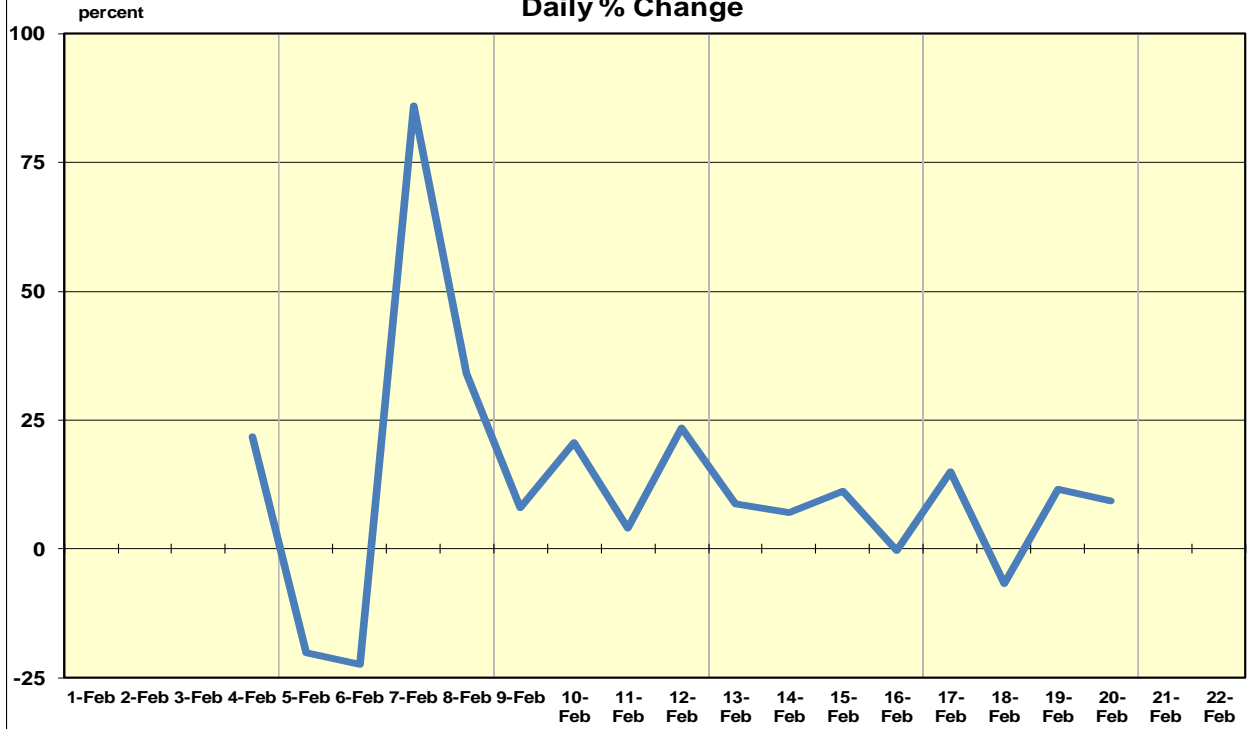

COVID-19 Charts

Coronavirus Infections Outside China Daily % Change

COVID-19 Cases Outside China

Coronavirus Deaths Daily % Change